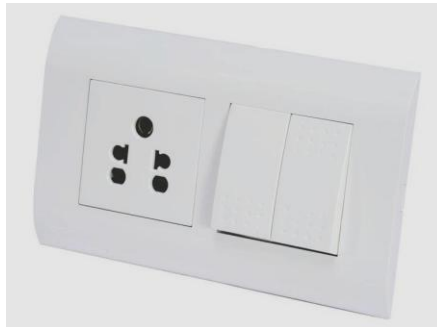

Modular Switches

indios

hausmann

Modular Switches

The designer Range

indios

European Style Switches

Multiple exotic colors and Finishes

Safety assured with screwless termination & Double rocker mechanism

Electronic Switching Options

Suitable for Indian Metal Boxes

Easy Clip on installation

The designer Range

To give your house the best of quality finishing.

Modular Switches

Basic Product Basket

Night Glow

Colored Frame

The Unique Feature