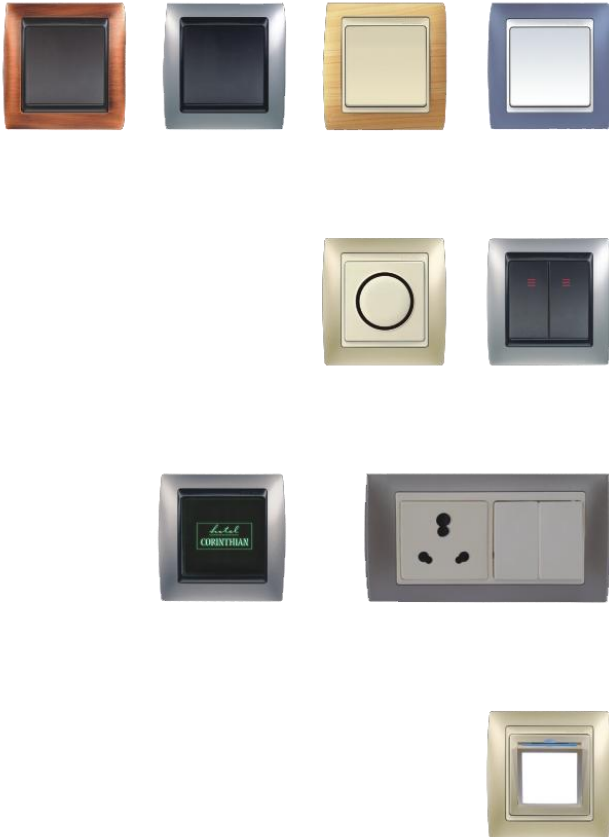

Modular Switches

indios

hausmann

Modular Switches

The designer Range

indios

European Style Switches

Multiple exotic colors and Finishes

Safety assured with screwless termination & Double rocker mechanism

Electronic Switching Options

Suitable for Indian Metal Boxes

Easy Clip on installation

The designer Range

To give your house the best of quality finishing.

Modular Switches

Basic Product Basket

Night Glow

Colored Frame

The Unique Feature